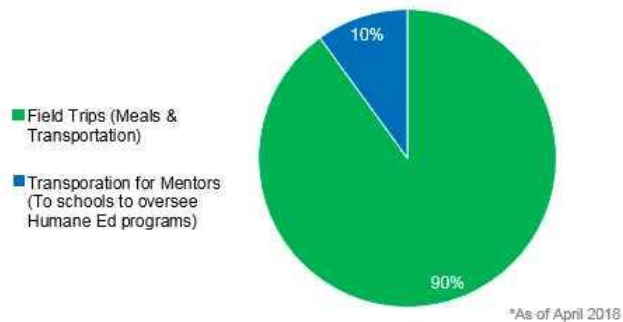

In AKI Blog posts, we give details about how each AKI Partner Organization uses your donations. And now, with our **quick view pie charts, at a glance you can see how each of our Partner Organizations has used donations to AKI from 2016-2018**. The 2 most recent sets of pie charts are now on the AKI website: for Ghana SPCA (January-April 2018, right) and Liberia Animal Welfare & Conservation Society. Over the next month, we'll post the remaining pie charts: Save Animals-Armenia, Namibia rural SPCAs/Have A Heart, and Hope Sanctuary-Barbados.

GHANA SOCIETY FOR THE PROTECTION & CARE OF ANIMALS (GSPCA)
WHERE DID YOUR 2018* DONATIONS GO?